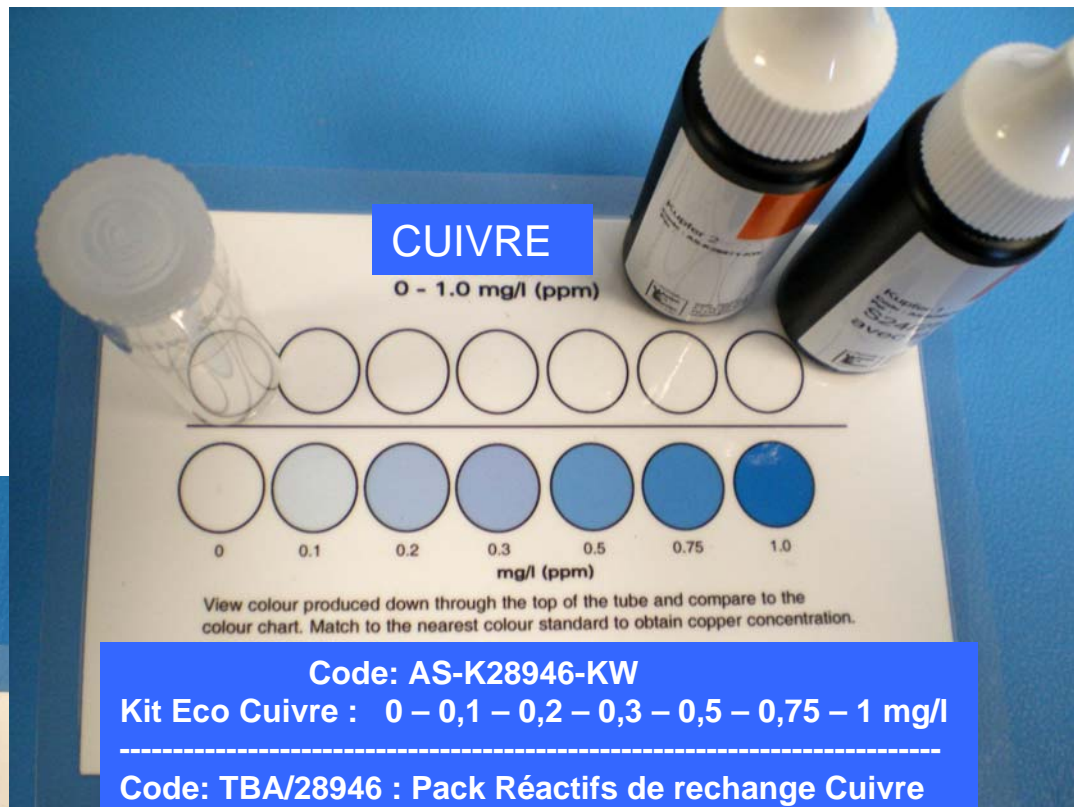

KITS ECO FER & CUIVRE

0 – 1 mg/l

CUIVRE

0 - 1.0 mg/l (ppm)

View colour produced down through the tube and compare to the colour chart. Match to the nearest colour standard to obtain copper concentration.

Code: AS-K28946-KW

Kit Eco Cuivre : 0 – 0,1 – 0,2 – 0,3 – 0,5 – 0,75 – 1 mg/l

Code: TBA/28946 : Pack Réactifs de rechange Cuivre

FER

0 - 1.0 mg/l (ppm)

View colour produced down through the top of the tube and compare to the colour chart. Match to the nearest colour standard to obtain iron concentration.

Code: AS-K28947-KW

Kit Eco Fer : 0 – 0,1 – 0,2 – 0,3 – 0,5 – 0,75 – 1 mg/l

Code: TBA/28947 : Pack Réactifs de rechange Fer

SARL Water Kits Supply
Téléport n° 3 - 65290 Juillan
France
Tél : 05 62 95 17 94
Fax: 05 62 95 34 27
Email: contact@water-kits.fr
web: www.water-kits.fr