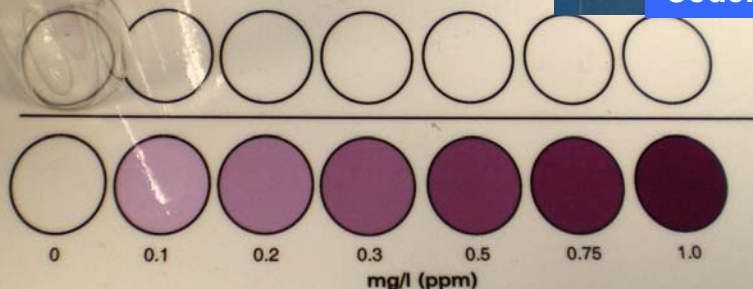

KITS ECO FER & CUIVRE

0 – 1 mg/l

CUIVRE

0 - 1.0 mg/l (ppm)

View colour produced down through the tube and compare to the colour chart. Match to the nearest colour standard to obtain copper concentration.

Code: AS-K28946-KW

Kit Eco Cuivre : 0 – 0,1 – 0,2 – 0,3 – 0,5 – 0,75 – 1 mg/l

Code: TBA/28946 : Pack Réactifs de rechange Cuivre

FER

0 - 1.0 mg/l (ppm)

View colour produced down through the top of the tube and compare to the colour chart. Match to the nearest colour standard to obtain iron concentration.