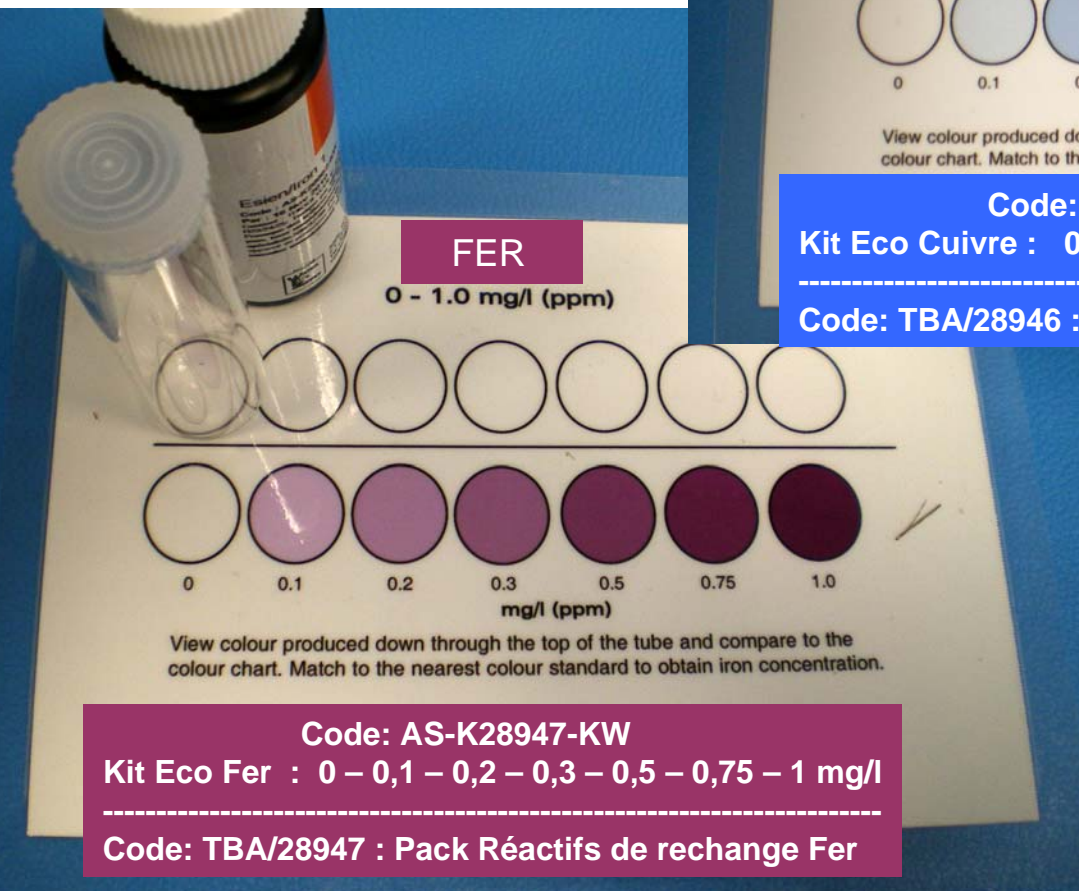

KITS ECO FER & CUIVRE

0 – 1 mg/l

CUIVRE

0 - 1.0 mg/l (ppm)

View colour produced down through the tube and compare to the colour chart. Match to the nearest colour standard to obtain copper concentration.

Code: AS-K28946-KW

Kit Eco Cuivre : 0 – 0,1 – 0,2 – 0,3 – 0,5 – 0,75 – 1 mg/l

Code: TBA/28946 : Pack Réactifs de rechange Cuivre

FER

0 - 1.0 mg/l (ppm)

View colour produced down through the top of the tube and compare to the colour chart. Match to the nearest colour standard to obtain iron concentration.

Code: AS-K28947-KW

Kit Eco Fer : 0 – 0,1 – 0,2 – 0,3 – 0,5 – 0,75 – 1 mg/l

Code: TBA/28947 : Pack Réactifs de rechange Fer

SARL Water Kits Supply
Téléport n° 3 - 65290 Juillan
France
Tél : 05 62 95 17 94
Fax: 05 62 95 34 27
Email: contact@water-kits.fr
web: www.water-kits.fr